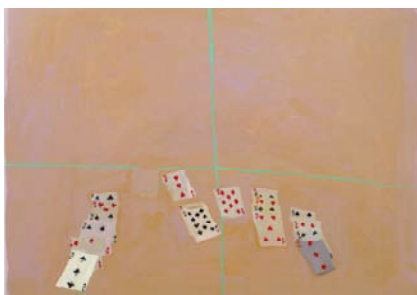

(Solitaire) OBE

2010

Oil on canvas

36 x 48 inches